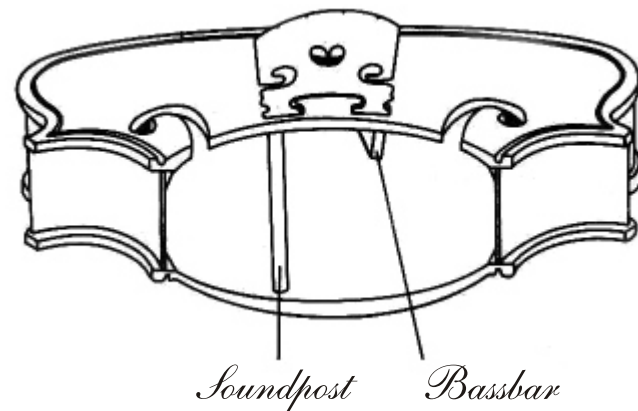

Superleggera