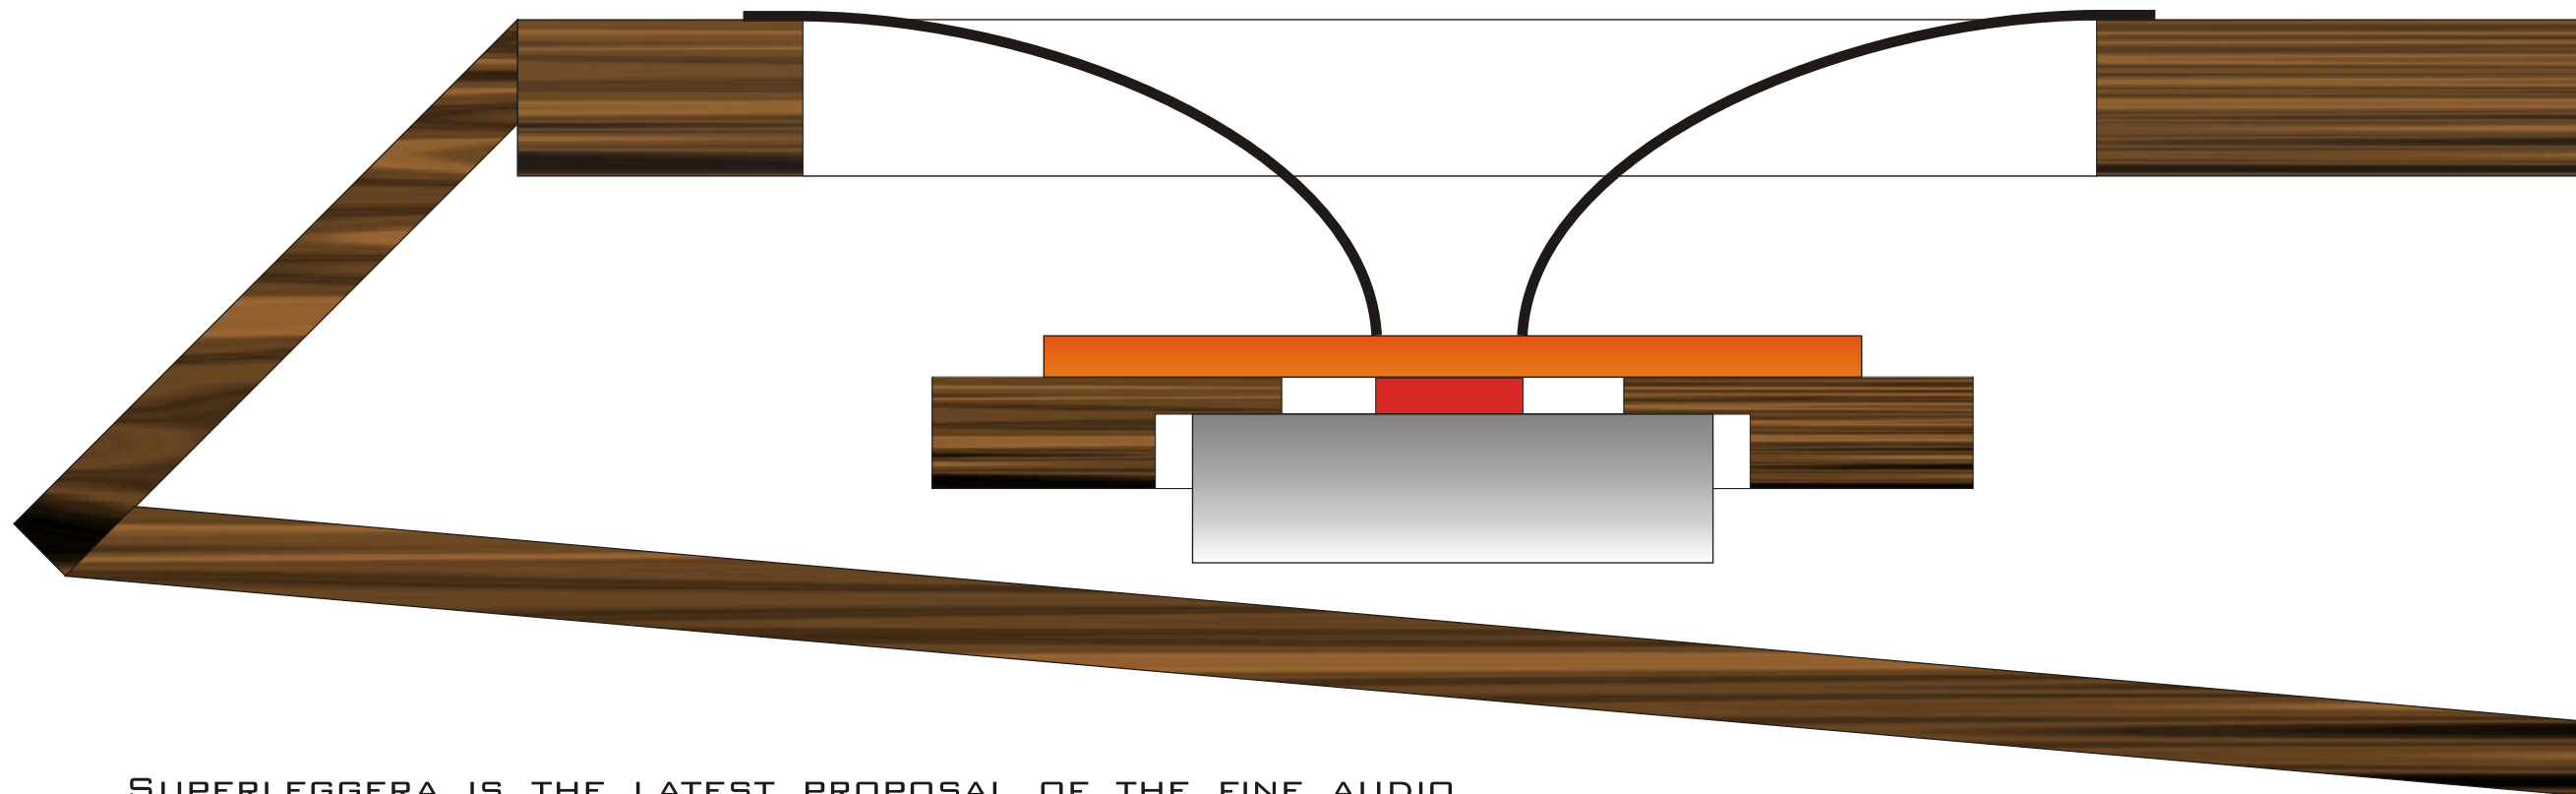

# *Superleggera*

ACUHORN ROSSO SUPERIORE 175

ACUHORN NERO 125

ACUHORN GIOVANE 85

## *Superleggera*

SUPERLEGGERA IS WONDERFUL IDEAS TO CREATE SOUND AS IN THE FAMOUS VIOLIN ACOUSTIC INSTRUMENTS SUSPENDING THE DRIVER OF SPEAKER BETWEEN THE WOOD AS IN THE CASE OF VIOLIN, HER SOUNDPOST AND BASSBAR SURPRISE EFFECT, BOTH SOUND SMOOTH AND DETAILED

# ACUHORN

SUPERLEGGERA IS THE LATEST PROPOSAL OF THE FINE AUDIO. THE DRIVER IS BASED ON THE MOVING PARTS OF IMPROVED AUDIO SERIES. THIS NEW DRIVER IS WITHOUT A HEAVY ALUMINIUM BODY. THIS PURPOSEFULLY LIGHT DRIVER HAS NO BODY AT ALL. IT IS SUSPENDED BETWEEN A WOODEN ENCLOSURE AND A NEODYMIUM ENGINE. LIGHTWEIGHT SANDWICH AND WOOD MATERIALS ARE USED TO BUILD A SPEAKER.